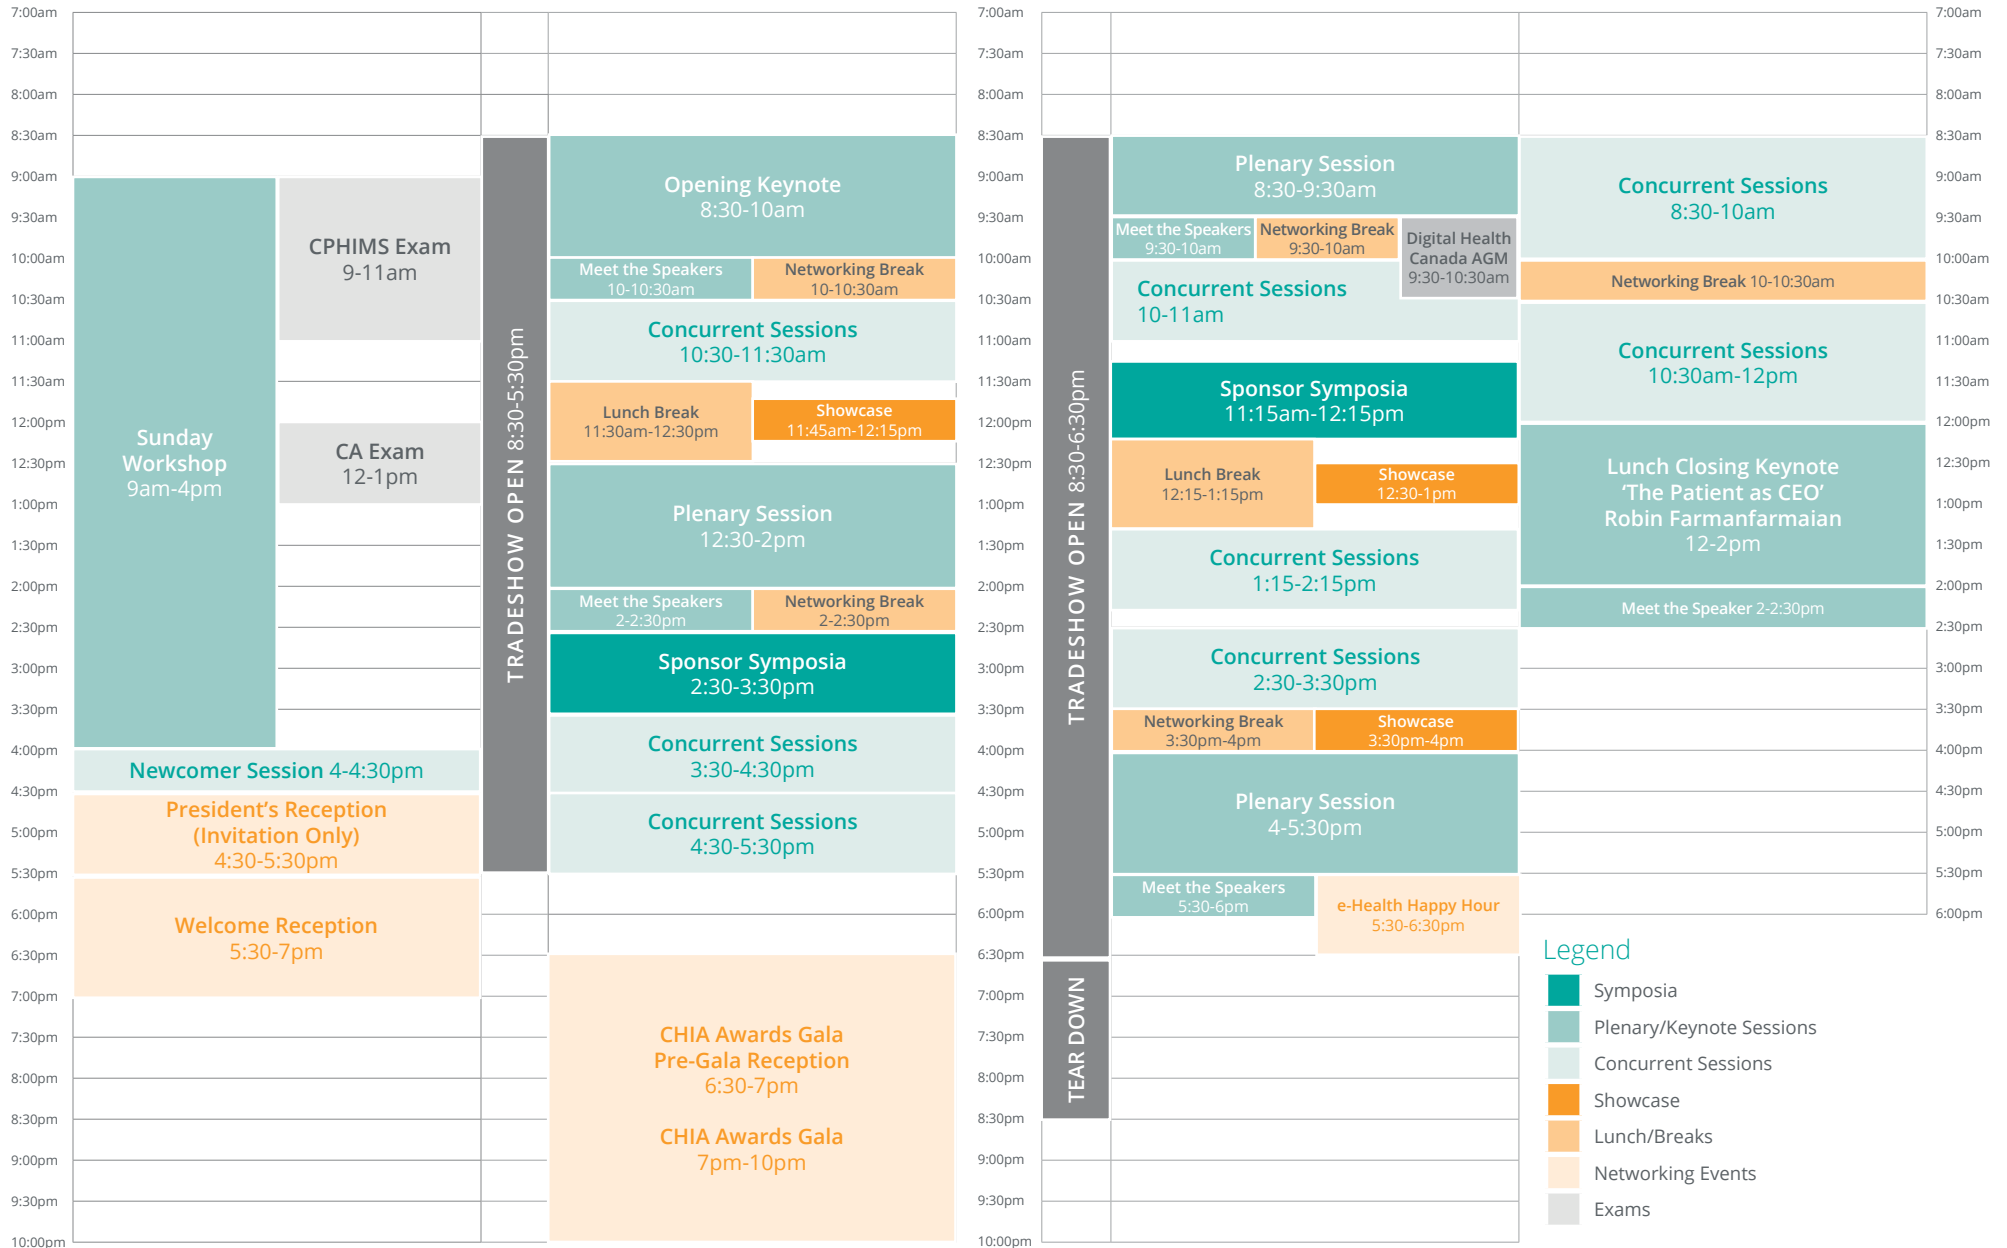

## Sunday, May 31

Registration 3pm - 8:30pm

## Monday, June 1

Registration open until 7:30pm

## Tuesday, June 2

Registration open until 7:30pm

## Wednesday, June 3

No tradeshow hours

- Legend
- Symposia
  - Plenary/Keynote Sessions
  - Concurrent Sessions
  - Showcase
  - Lunch/Breaks
  - Networking Events
  - Exams