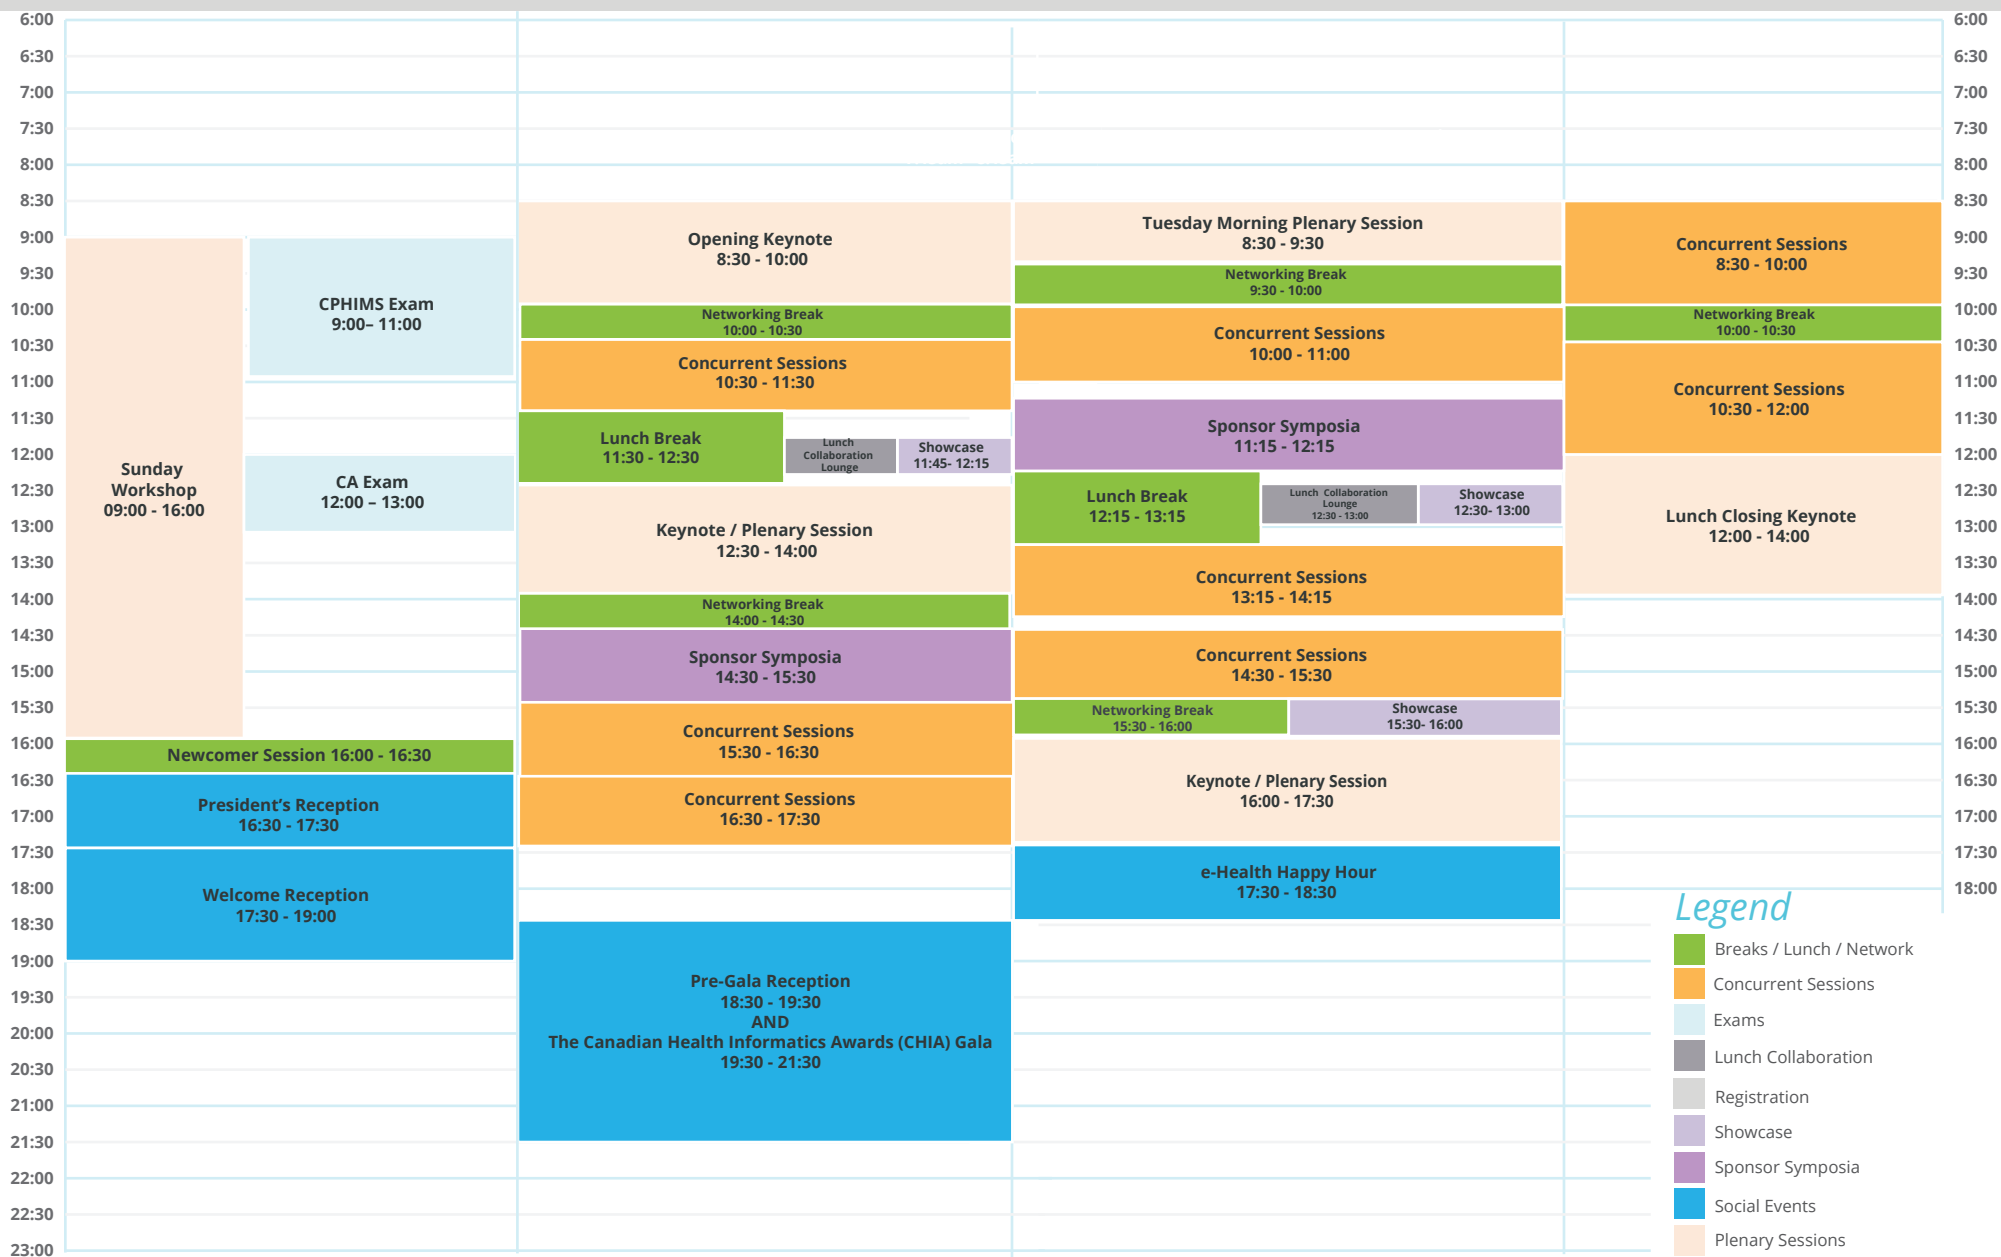

Sunday, May 26

Monday, May 27

Tuesday, May 28

Wednesday, May 29

- Legend**
- Breaks / Lunch / Network
 - Concurrent Sessions
 - Exams
 - Lunch Collaboration
 - Registration
 - Showcase
 - Sponsor Symposia
 - Social Events
 - Plenary Sessions

Sunday, May 26

Monday, May 27

Tuesday, May 28

Wednesday, May 29