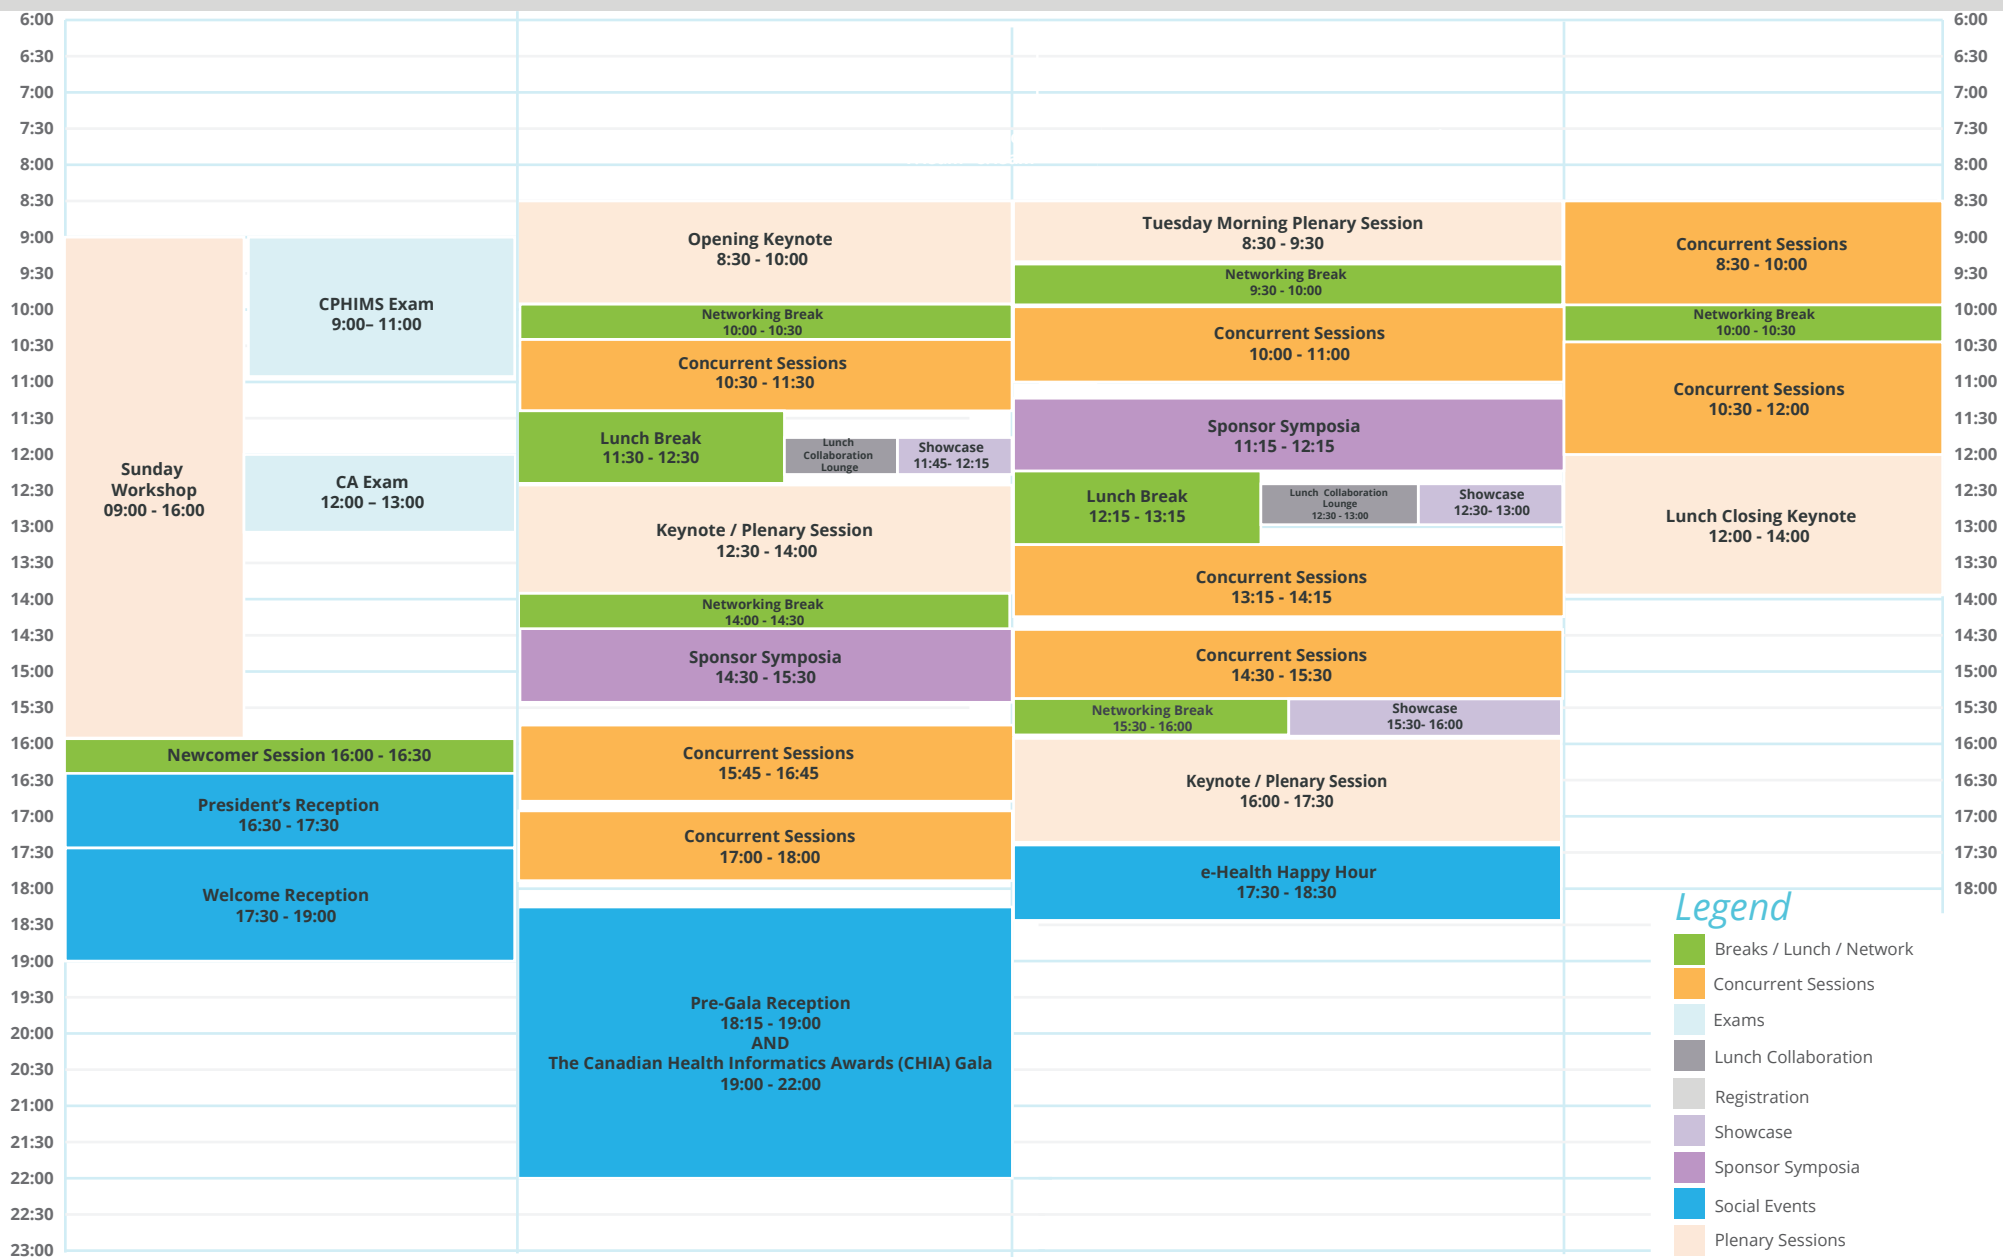

Sunday, May 26

Monday, May 27

Tuesday, May 28

Wednesday, May 29

- Legend**
- Breaks / Lunch / Network
  - Concurrent Sessions
  - Exams
  - Lunch Collaboration
  - Registration
  - Showcase
  - Sponsor Symposia
  - Social Events
  - Plenary Sessions

**Sunday, May 26**

**Monday, May 27**

**Tuesday, May 28**

**Wednesday, May 29**